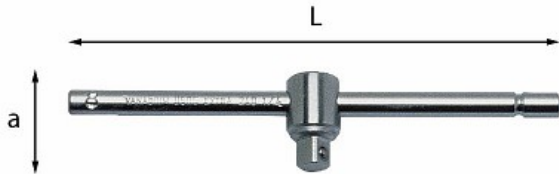

## T-HANDLE WITH SLIDING SQUARE DRIVE

### 240 1/4

ISO 3315

- Special Chrome Vanadium steel
- Chrome plated finish